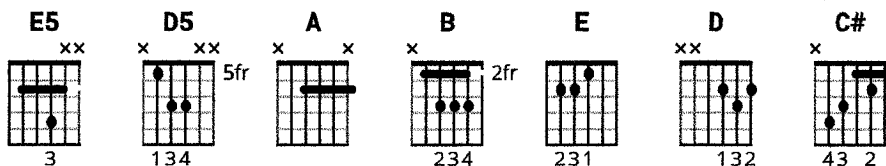

Bad Case Of Loving You Doctor Doctor official tab by Robert Palmer

Tuning: E A D G B E

Key: E

CHORDS

[Intro]

E5 D5 E5 D5

E5 D5

E5

[Verse 1]

D5 E5 D5 E5

A hot summer night fell like a net

A B E

I've gotta find my baby yet

E D E

I need you to soo the my head

A B E

Whoah

[Guitar Solo]

E5 D5 E5 D5

[Bridge]

A E
I know you like it, you like it on top

A C# B
Tell me mama, are you gonna stop?
E5 D5 E5 D5

You had me down

[Verse 3]